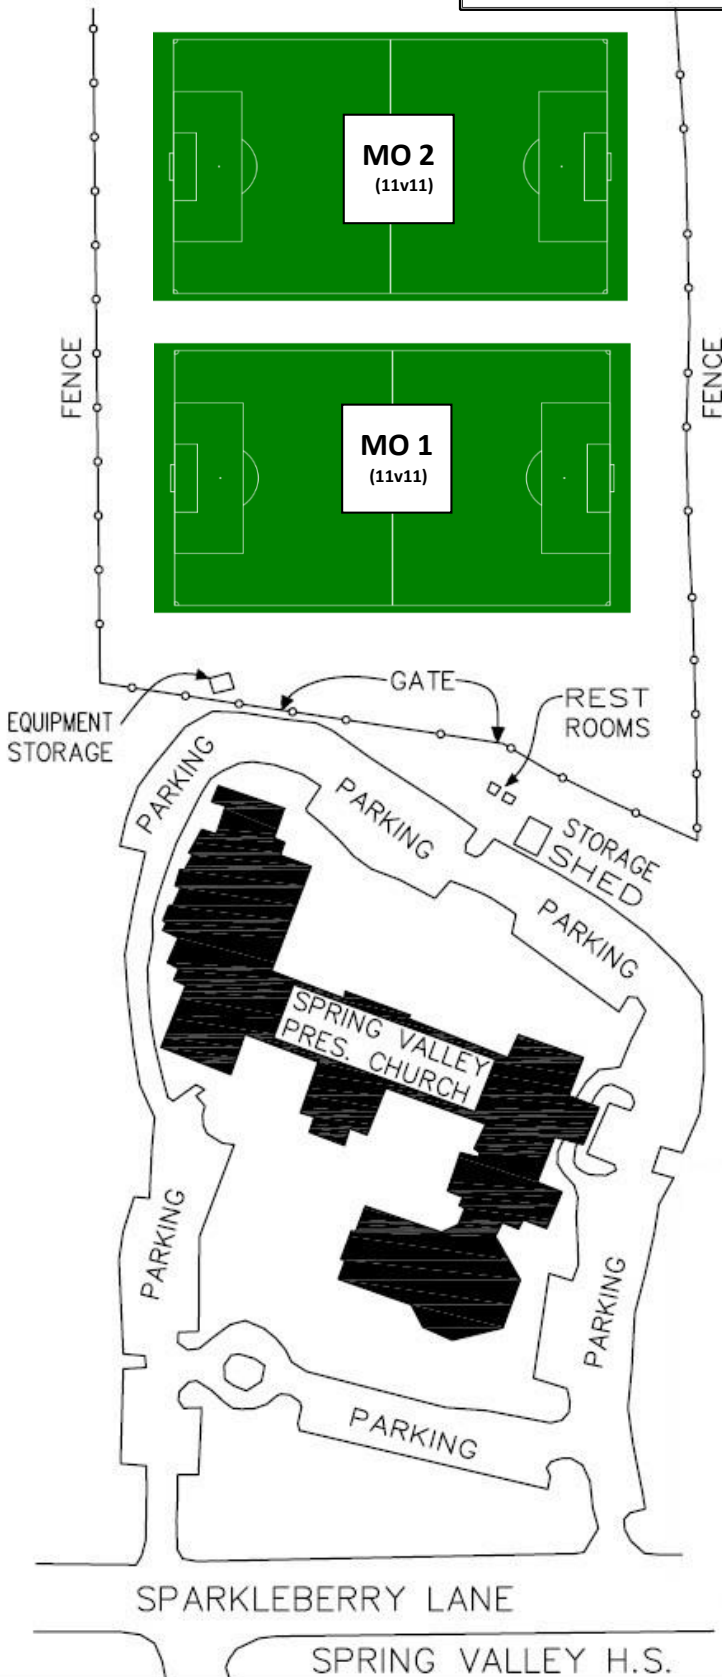

# SV Presbyterian Church Fields

125 Sparkleberry Lane  
Columbia, SC 29229

**NO PETS ARE ALLOWED  
AT ANY SOUTH CAROLINA  
UNITED FC FIELDS!**